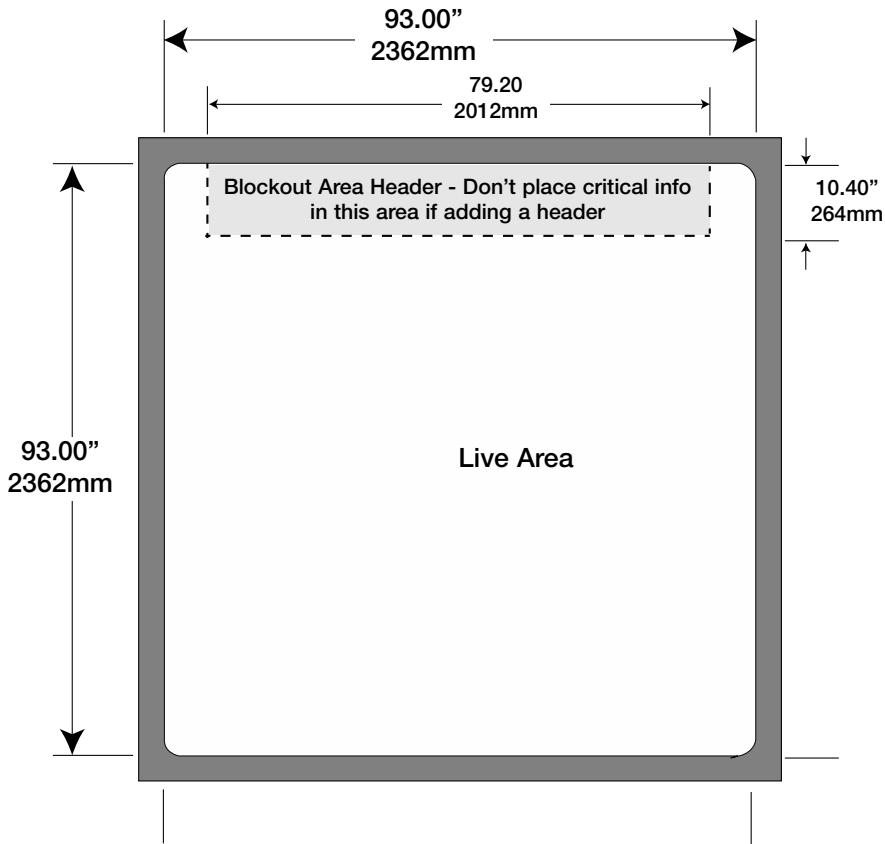

8' Envision Backwall

Plus Configuration

Minimum Document Size*

(100% with Bleed)

Width: 97.00" x Height: 97.00"
2464mm x 2464mm

(50% with Bleed)

Width: 48.50" x Height: 48.50"
1232mm x 1232mm

(25% with Bleed)

Width: 24.25" x Height: 24.25"
616mm x 616mm

Finished Size

Width: 93.00" x Height: 93.00"
2362mm x 2362mm

-  Live Area
-  Blockout Area
-  Bleed (to be trimmed)

FLOOR PLAN

ELEVATION

Header Mount - Rigid Graphic

(Check off your preferred shape)

Material: 1/4" White Sintra

Fins - Rigid Graphic

(Check off your preferred shape)

Material: 1/4" White Sintra

Note: Fins are side-mounted.