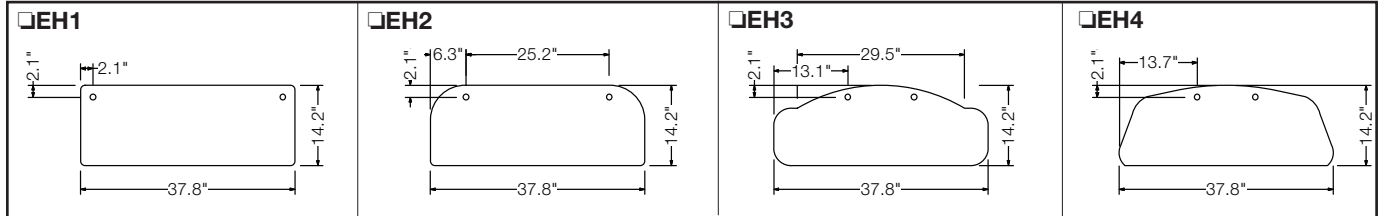

8' Envision Backwall

Plus Configuration

Minimum Document Size*

(100% with Bleed)

Width: 97.00" x Height: 97.00"
2464mm x 2464mm

(50% with Bleed)

Width: 48.50" x Height: 48.50"
1232mm x 1232mm

(25% with Bleed)

Width: 24.25" x Height: 24.25"
616mm x 616mm

Finished Size

Width: 93.00" x Height: 93.00"
2362mm x 2362mm

-  Live Area
-  Blockout Area
-  Bleed (to be trimmed)

FLOOR PLAN

ELEVATION

Header Mount - Rigid Graphic

(Check off your preferred shape)

Material: 1/4" White Sintra

Fins - Rigid Graphic

(Check off your preferred shape)

Material: 1/4" White Sintra

Note: Fins are side-mounted.